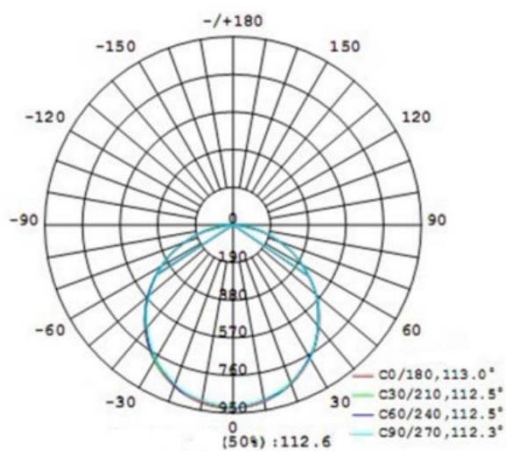

DISTRIB. LUZ / DISTRIBIT. LIGHT